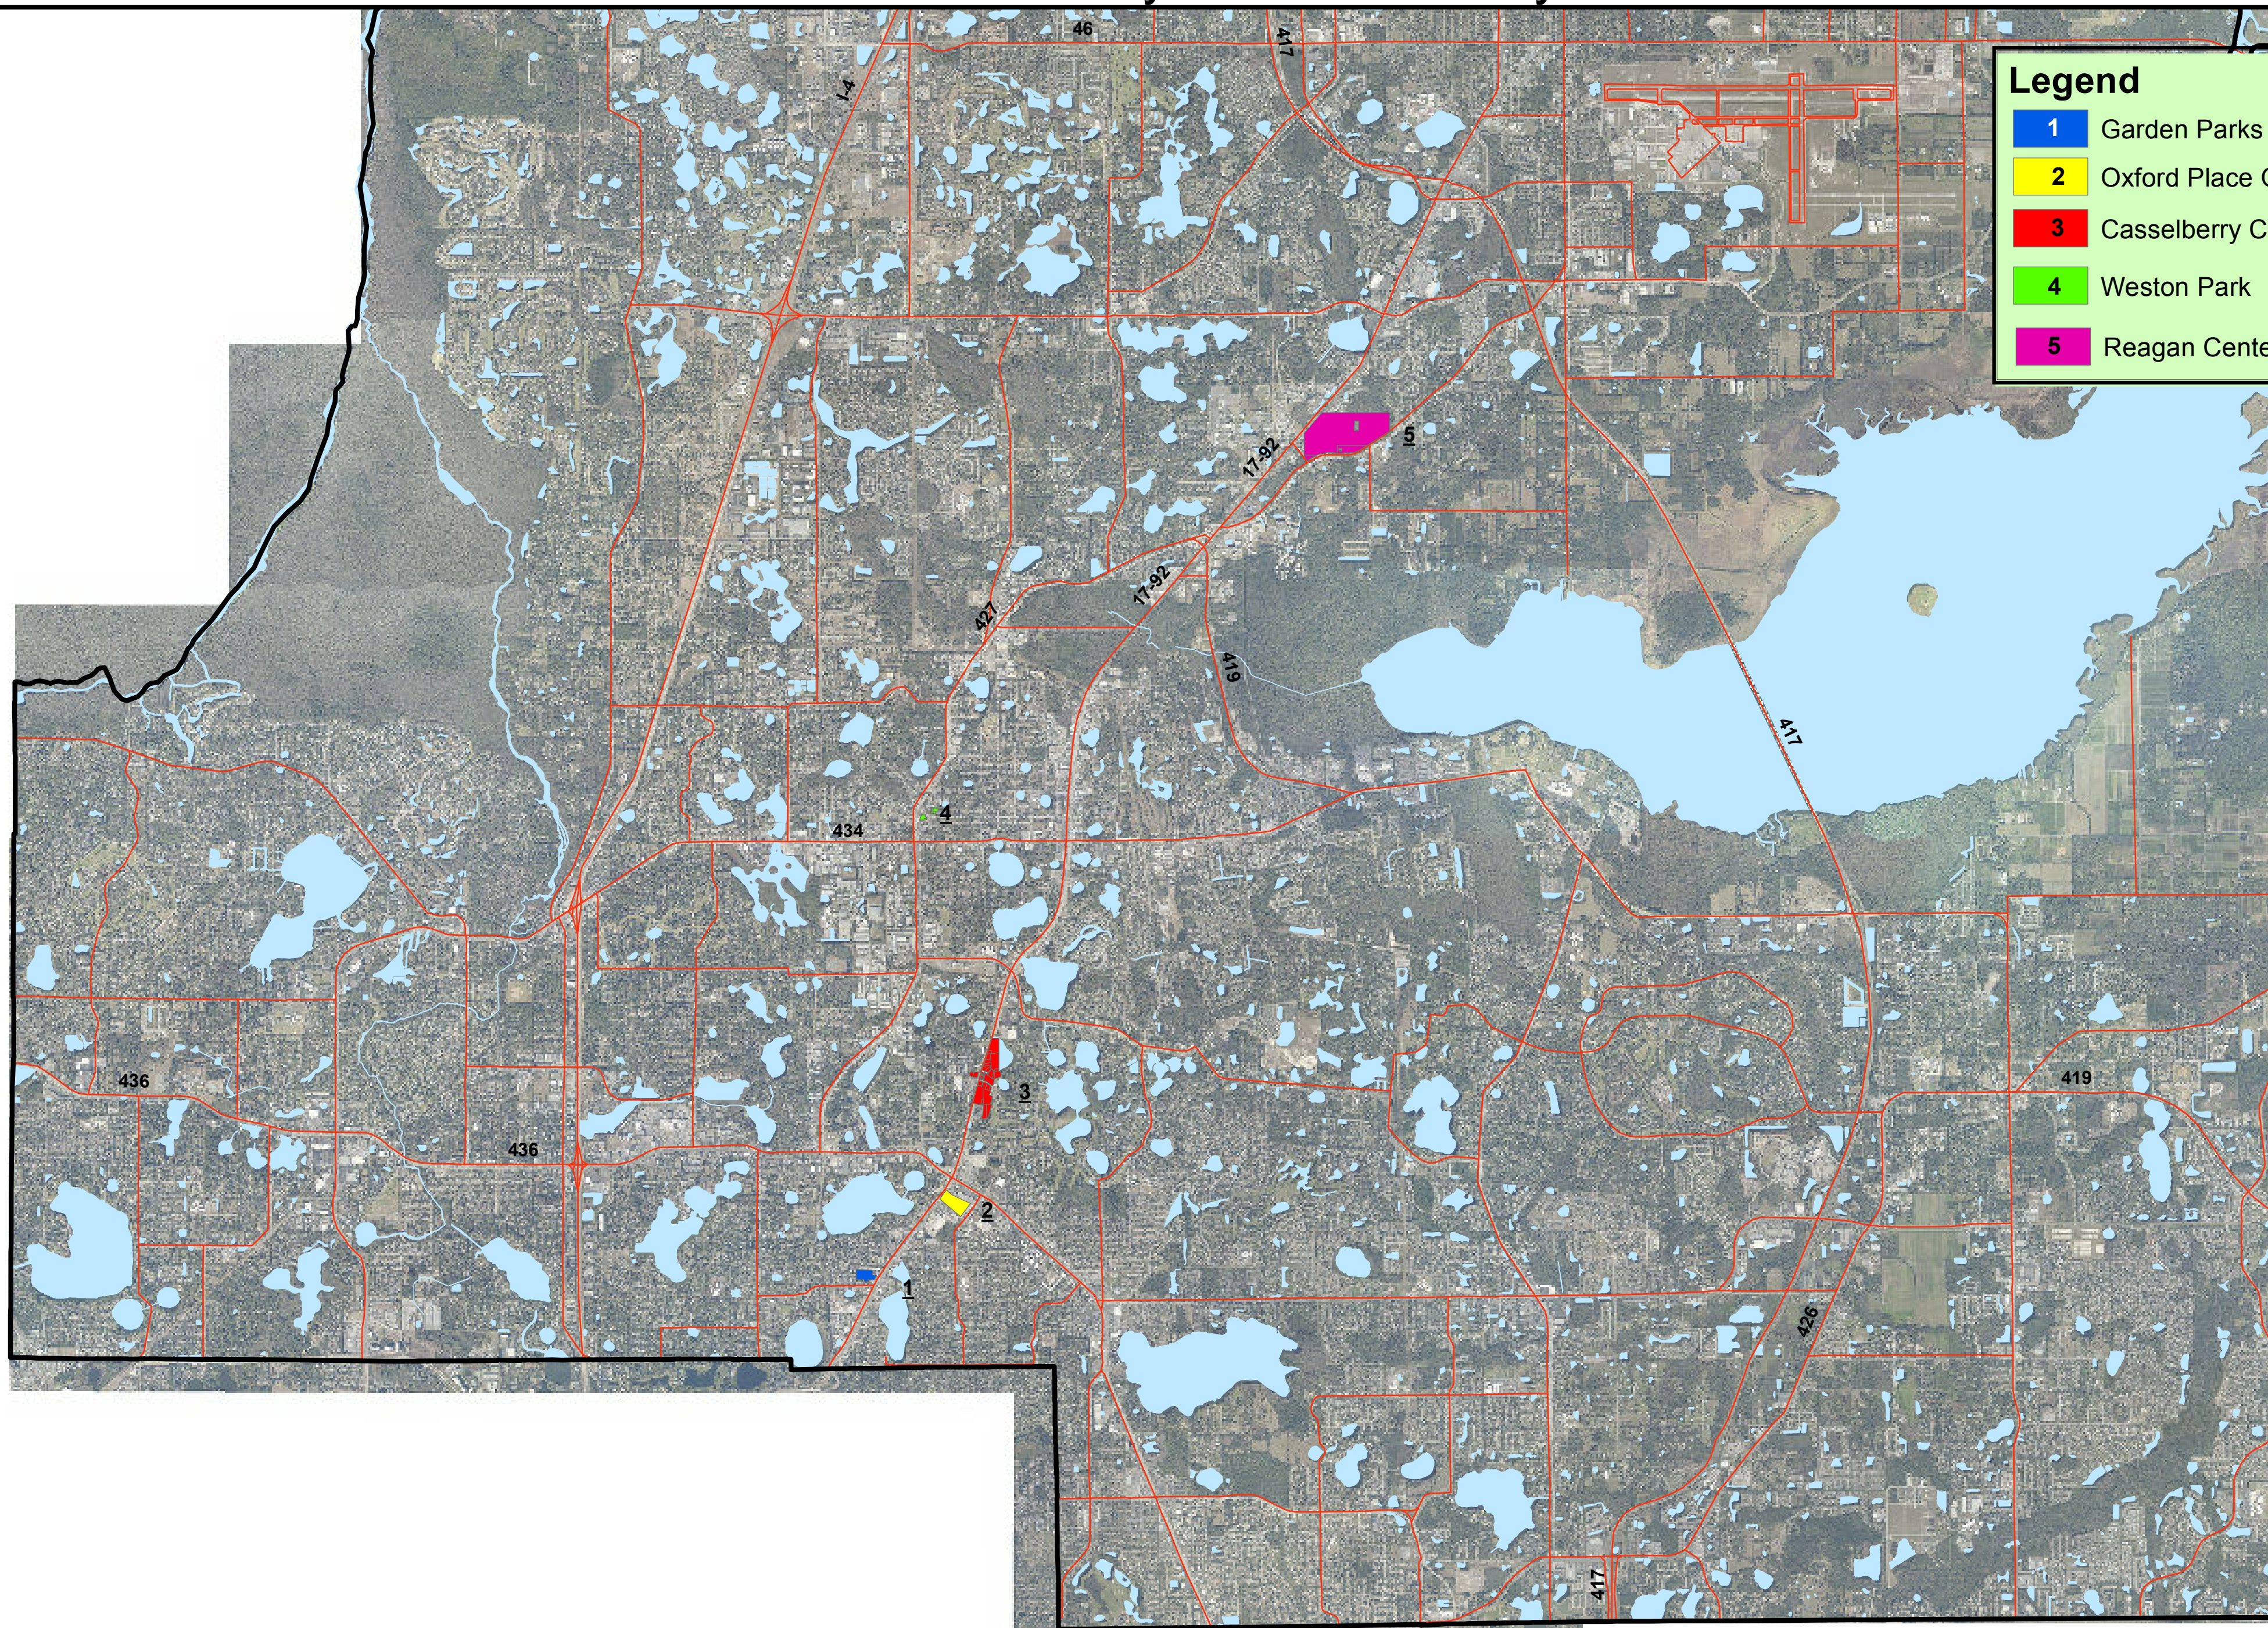

# Seminole County 17-92 & Vicinity

**Legend**

- 1 Garden Parks Apt
- 2 Oxford Place Overlay District
- 3 Casselberry City Center
- 4 Weston Park
- 5 Reagan Center (Flea World Sanford)

Seminole County Property Appraiser  
1101 East First St  
Sanford, FL 32771  
(407)665-7506  
December 19, 2014  
1:54,000